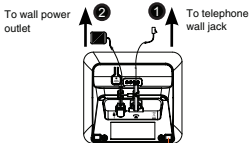

PS1200-T

Quick Start Guide

For customer service, please contact customer service hotline number or email. The complete user's guide is available at www.euphones.vtech.com.

1 Connect the base